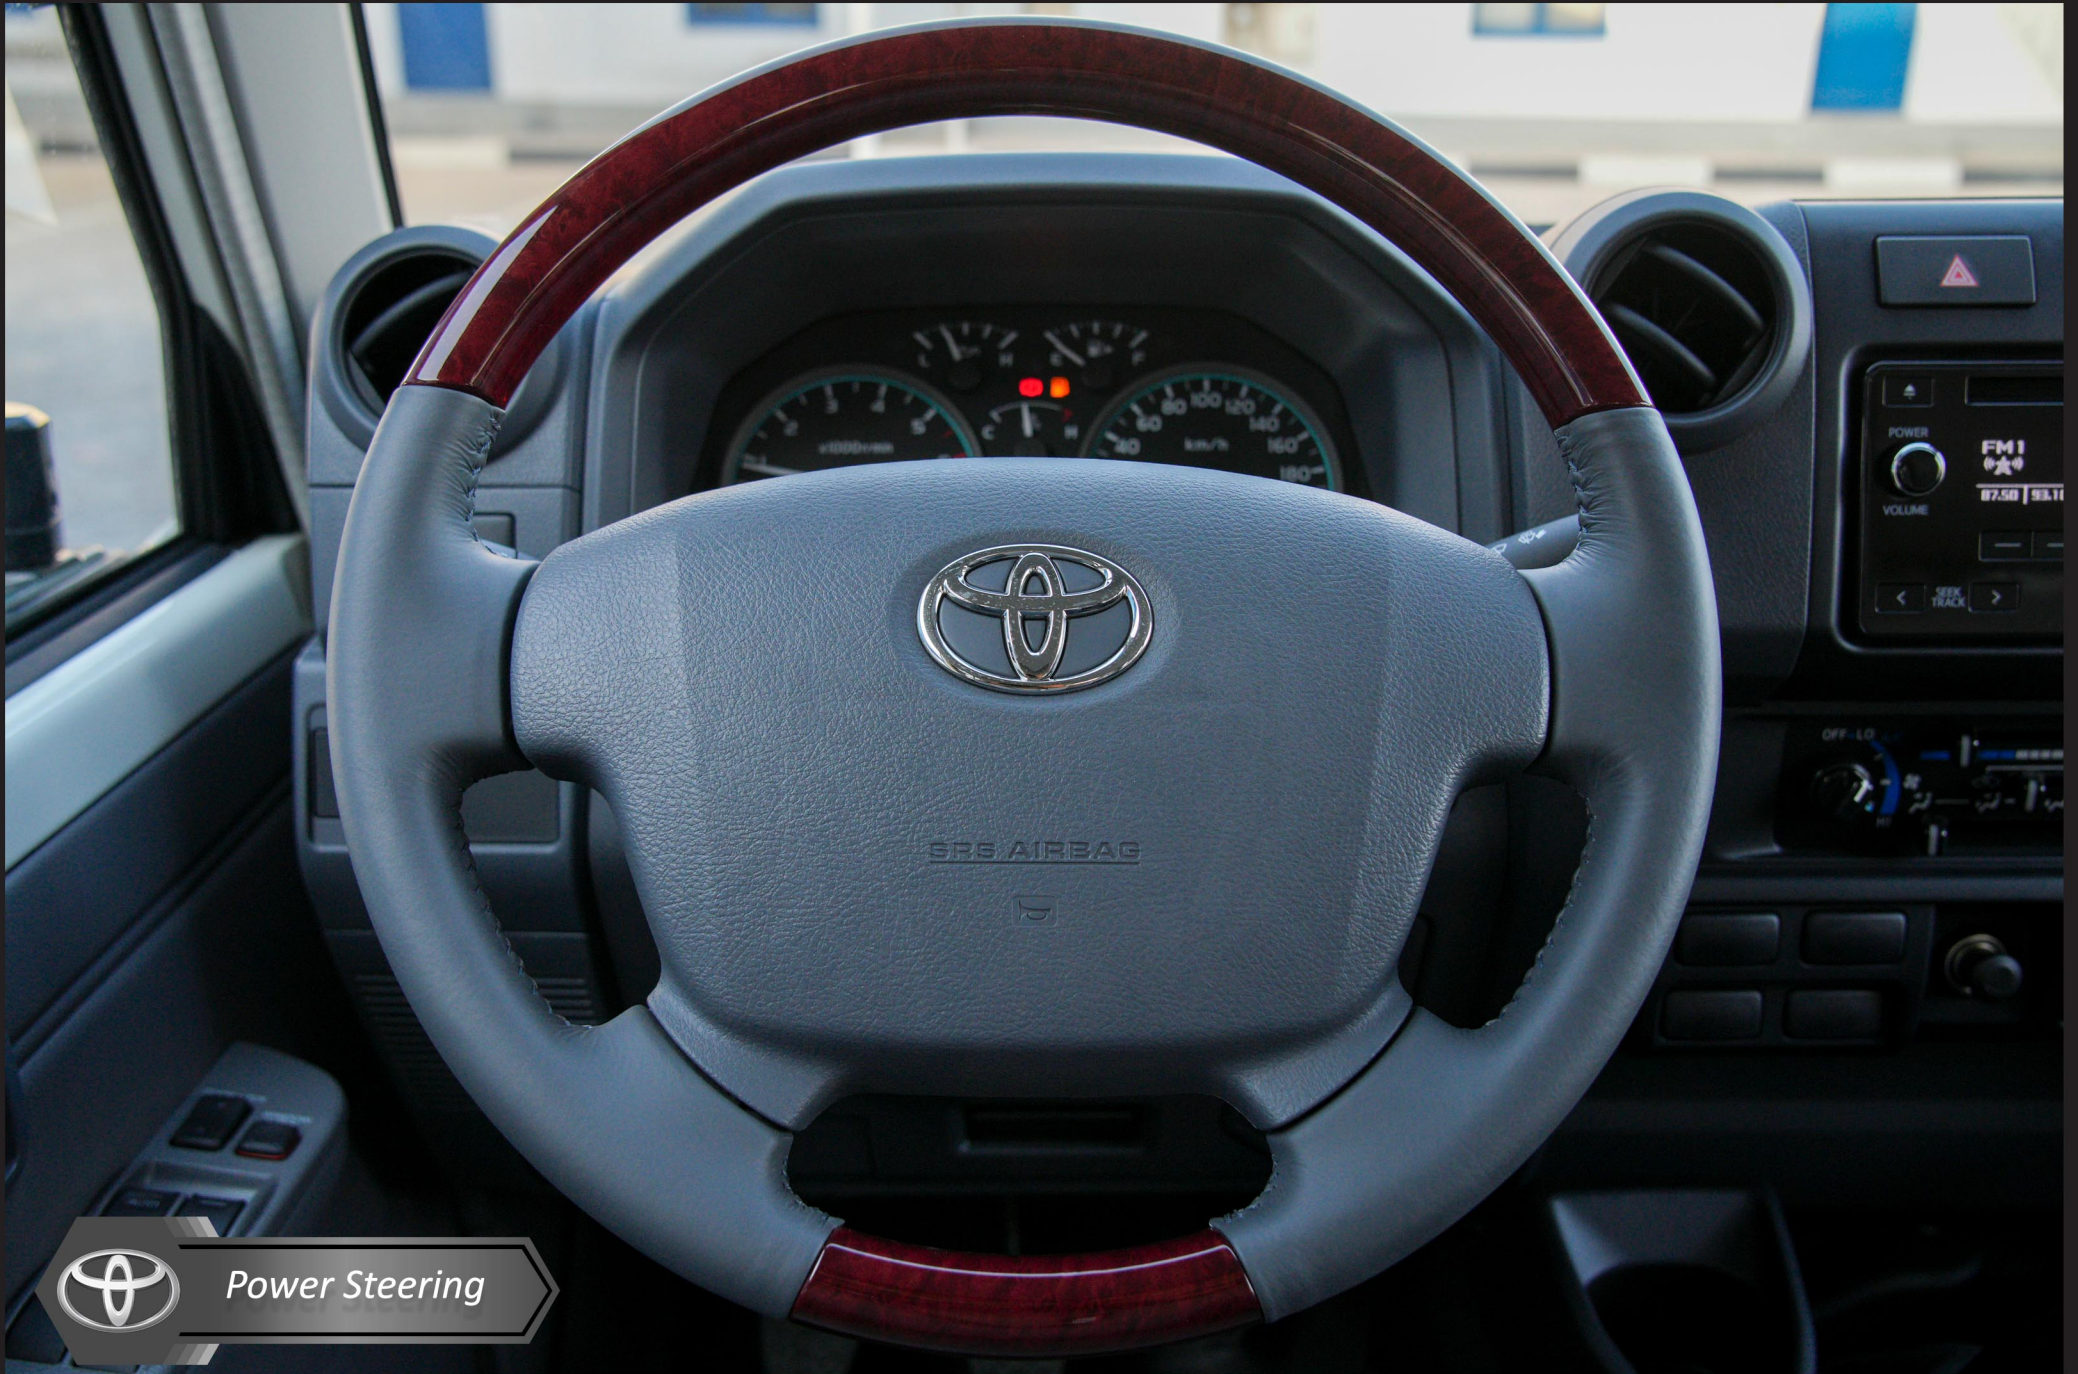

# TOYOTA LAND CRUISER GRJ79 4.0L D/C STD M/T PETROL

 Front View

Front View

Side View

16" Wheel

 *Back View*

 Side Mirror

*Door Handle*

Head Lamp

4WD

Tail Lamp

Interior

*Power Steering*

Instrument Cluster

*Head Lights/Turn Signals*

*Wind Shield Wipers/Washers*

 *Controls Around Steering*

 *Rear View Mirror*

*Interior Lamp*

 Interior Lamp

*Gear Knob*

*Front Seat View*

*Rear Seat View*

*Side Step*